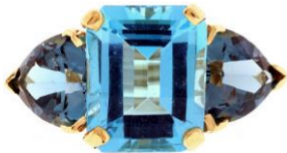

JAGi

One 14KT yellow gold **12.01 cttw.** blue topaz trinity style ring :

One Emerald Cut Blue Topaz:

Meas.: 11.960 x 9.700 x 6.540 mm

Carat Wt.: 7.23 cts.

Clarity: Eye Clean

Color: Medium Greenish Blue

Cut: Good

Also set with: 2 trillion cut blue topazes weighing 4.78 cttw.

Note: Topaz weights calculated by formula.

Total Weight of Item: 5.00 gm

Retail Replacement Value: \$1,050.00

Holly M. Hernandez G.G. GIA

Inventory: CSH023183